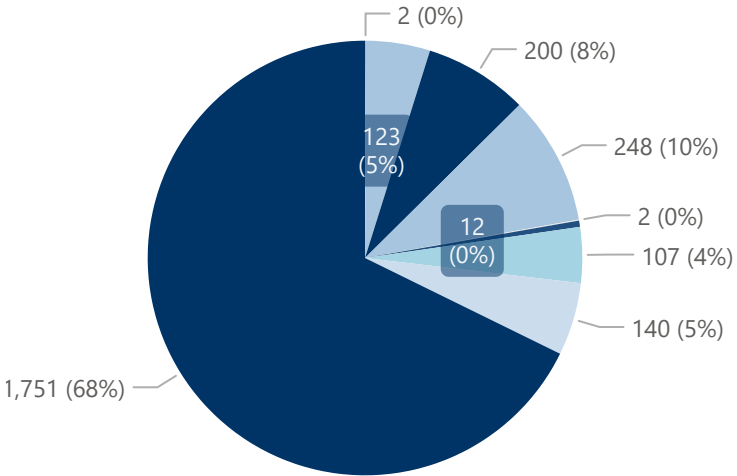

● American Indian or Alaska ...
● Asian
● Black or African American
● Hispanics of any race
● Native Hawaiian or Other ...
● None Reported
● Nonresident Alien
● Two or more races
● White

Undergraduate Snapshot - Fall 2024

Student Level ● Undergraduate (U)

Student Level ● Undergraduate (U)

Top 5 Majors

Top 10 States

Residence State	Students
Iowa	1,040
Illinois	370
Minnesota	323
Wisconsin	121
Missouri	115
Texas	79
Kansas	66
Nebraska	59
Colorado	57
California	30

Gender
● Female
● Male

Race/Ethnicity

- American Indian or Alaska ...
- Asian
- Black or African American
- Hispanics of any race
- Native Hawaiian or Other ...
- None Reported
- Nonresident Alien
- Two or more races
- White