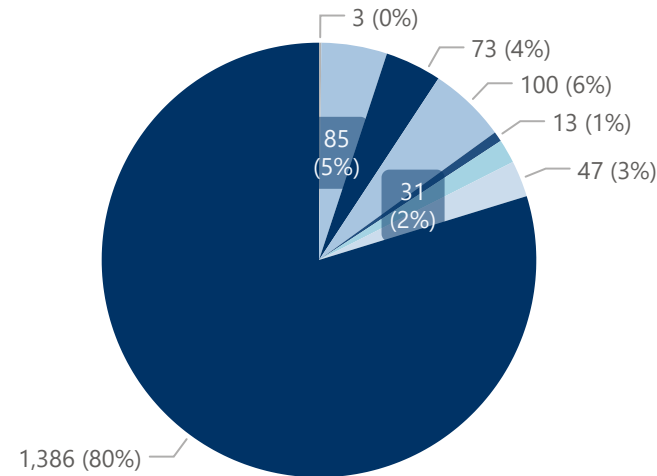

Race/Ethnicity

- American Indian or Alaska ...
- Asian
- Black or African American
- Hispanics of any race
- None Reported
- Nonresident Alien
- Two or more races
- White