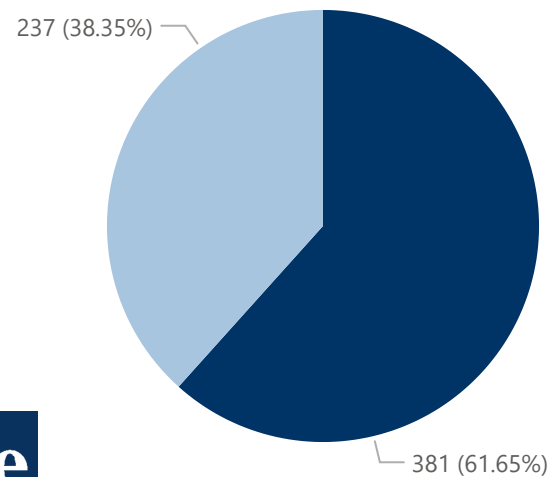

Top 10 States

Residence State	Students
Iowa	1,099
Illinois	86
Minnesota	77
Wisconsin	33
Missouri	25
Kansas	13
Texas	11
California	9
Nebraska	9
Arizona	8
Colorado	8
Florida	8

Race/Ethnicity

- American Indian or Alaska ...
- Asian
- Black or African American
- Hispanics of any race
- None Reported
- Nonresident Alien
- Two or more races
- White

Entering First-Year Snapshot - Fall 2024

Student Level ● Undergraduate (U)

Student Level ● Undergraduate (U)

Top 5 Majors

Top 10 States

Residence State	Students
Iowa	266
Illinois	82
Minnesota	67
Missouri	28
Nebraska	23
Wisconsin	23
Kansas	19
Texas	17
Colorado	12
Arizona	8
California	8