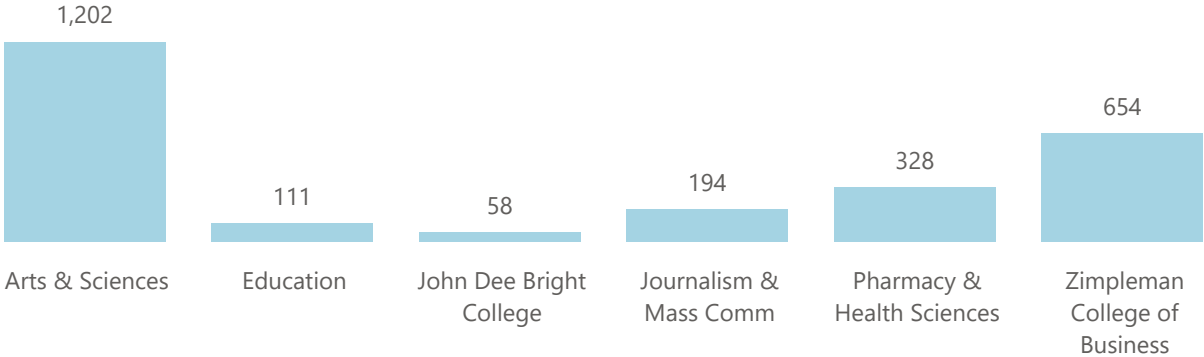

● American Indian or Alaska ...
● Asian
● Black or African American
● Hispanics of any race
● Native Hawaiian or Other ...
● None Reported
● Nonresident Alien
● Two or more races
● White

Undergraduate Snapshot - Fall 2024

Student Level ● Undergraduate (U)

Student Level ● Undergraduate (U)

Top 5 Majors

Top 10 States

Residence State	Students
Iowa	1,040
Illinois	370
Minnesota	323
Wisconsin	121
Missouri	115
Texas	79
Kansas	66
Nebraska	59
Colorado	57
California	30