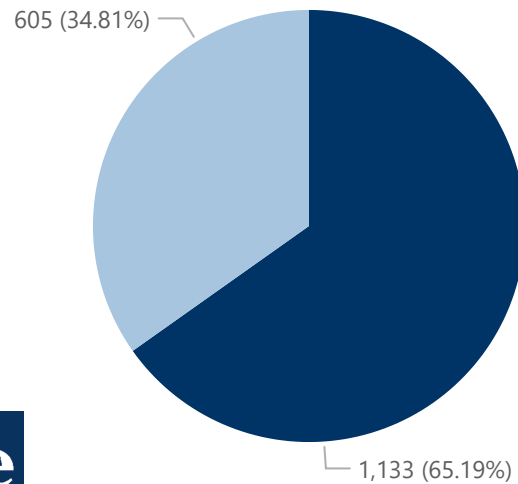

Race/Ethnicity

- American Indian or Alaska ...
- Asian
- Black or African American
- Hispanics of any race
- None Reported
- Nonresident Alien
- Two or more races
- White