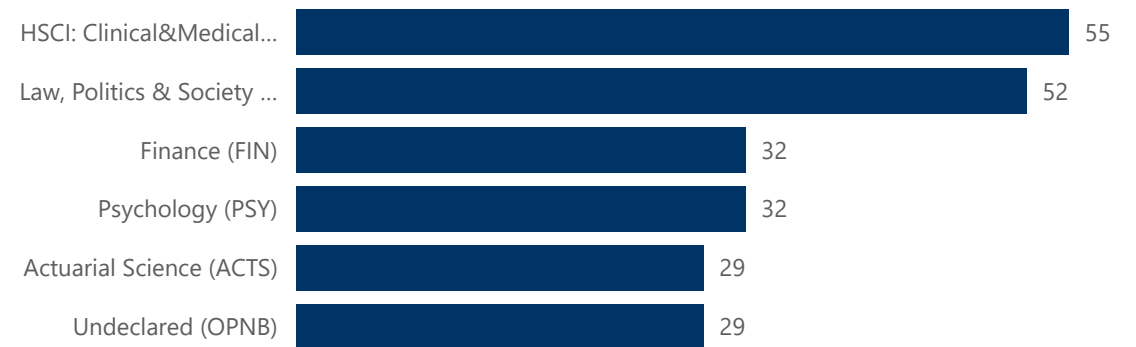

Entering First-Year Snapshot - Fall 2024

Student Level ● Undergraduate (U)

Student Level ● Undergraduate (U)

Top 5 Majors

Top 10 States

Residence State	Students
Iowa	266
Illinois	82
Minnesota	67
Missouri	28
Nebraska	23
Wisconsin	23
Kansas	19
Texas	17
Colorado	12
Arizona	8
California	8

Gender
● Female
● Male

Race/Ethnicity
● American Indian or Alaska ...
● Asian
● Black or African American
● Hispanics of any race
● Native Hawaiian or Other ...
● Nonresident Alien
● Two or more races
● White