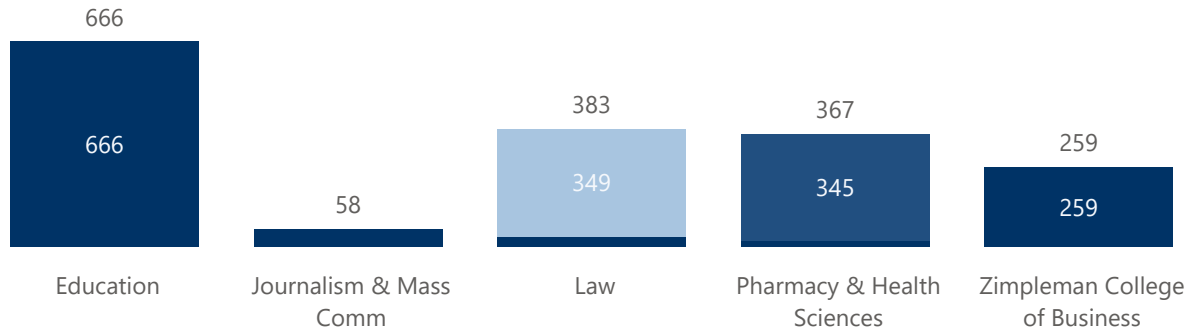

Graduate/Professional Snapshot - Fall 2024

Student Level ● Graduate (G) ● Law (L) ● Professional Health Care (P)

1,044

349

345

1,738

Student Level ● Graduate (G) ● Law (L) ● Professional Health Care (P)

Top 5 Majors