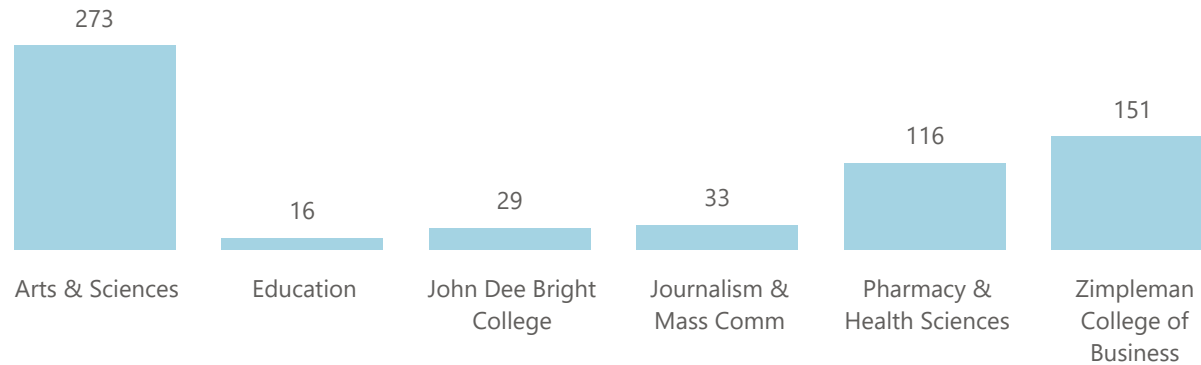

Graduate/Professional Snapshot - Fall 2024

Student Level ● Graduate (G) ● Law (L) ● Professional Health Care (P)

1,044

349

345

1,738

Student Level ● Graduate (G) ● Law (L) ● Professional Health Care (P)

Top 5 Majors

Top 10 States

Residence State	Students
Iowa	1,099
Illinois	86
Minnesota	77
Wisconsin	33
Missouri	25
Kansas	13
Texas	11
California	9
Nebraska	9
Arizona	8
Colorado	8
Florida	8

Race/Ethnicity

- American Indian or Alaska ...
- Asian
- Black or African American
- Hispanics of any race
- None Reported
- Nonresident Alien
- Two or more races
- White

Entering First-Year Snapshot - Fall 2024

Student Level ● Undergraduate (U)

Student Level ● Undergraduate (U)

Top 5 Majors

Top 10 States

Residence State	Students
Iowa	266
Illinois	82
Minnesota	67
Missouri	28
Nebraska	23
Wisconsin	23
Kansas	19
Texas	17
Colorado	12
Arizona	8
California	8