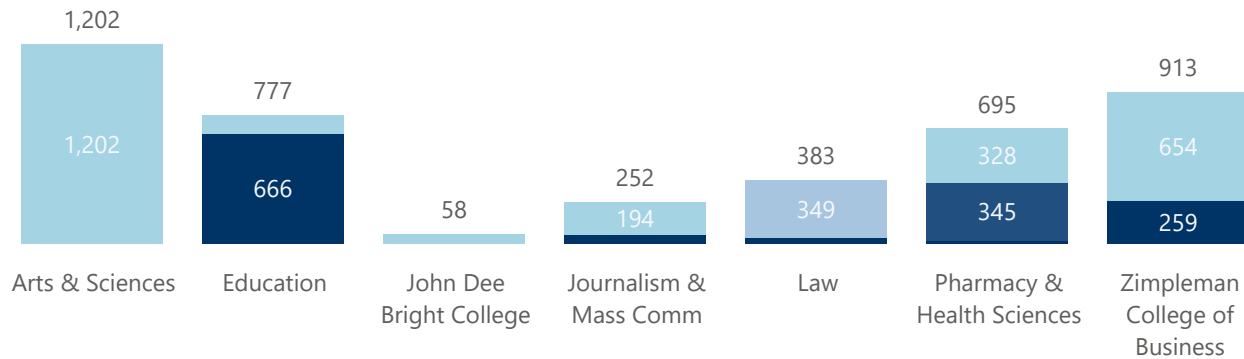

University Snapshot - Fall 2024

Student Level ● Graduate (G) ● Law (L) ● Professional Health Care (P) ● Undergraduate (U)

Student Level ● Graduate (G) ● Law (L) ● Professional Health Care (P) ● Undergraduate (U)

Top 5 Majors

Top 10 States

Residence State	Students
Iowa	2,139
Illinois	456
Minnesota	400
Wisconsin	154
Missouri	140
Texas	90
Kansas	79
Nebraska	68
Colorado	65
California	39

Gender
● Female
● Male

Race/Ethnicity