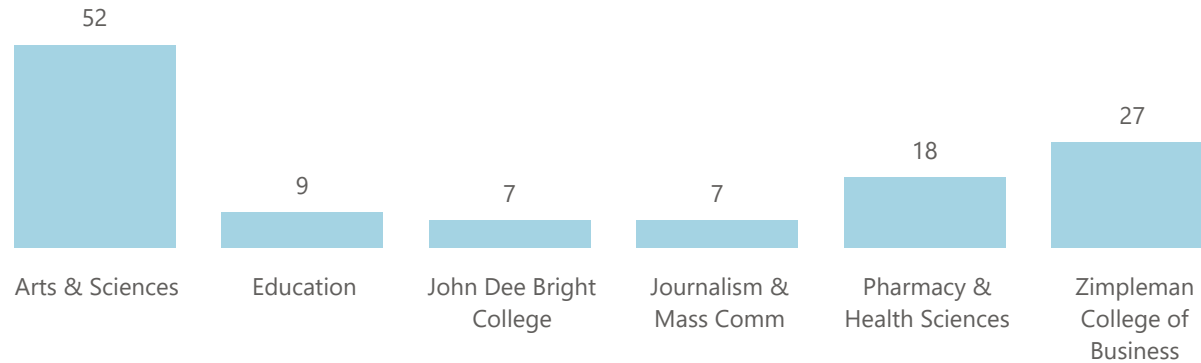

Undergraduate Transfer Student Snapshot - Fall 2024

Student Level ● Undergraduate (U)

120

Student Level ● Undergraduate (U)