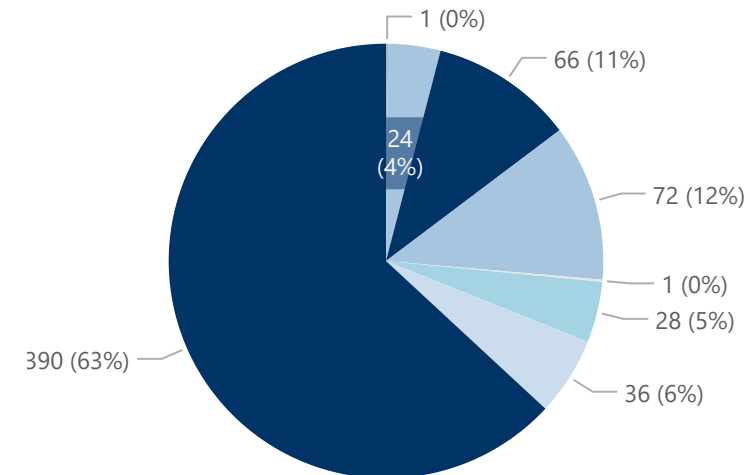

Top 10 States

Residence State	Students
Iowa	1,099
Illinois	86
Minnesota	77
Wisconsin	33
Missouri	25
Kansas	13
Texas	11
California	9
Nebraska	9
Arizona	8
Colorado	8
Florida	8

Race/Ethnicity

- American Indian or Alaska ...
- Asian
- Black or African American
- Hispanics of any race
- None Reported
- Nonresident Alien
- Two or more races
- White

Entering First-Year Snapshot - Fall 2024

Student Level ● Undergraduate (U)

Student Level ● Undergraduate (U)

Top 5 Majors

Top 10 States

Residence State	Students
Iowa	266
Illinois	82
Minnesota	67
Missouri	28
Nebraska	23
Wisconsin	23
Kansas	19
Texas	17
Colorado	12
Arizona	8
California	8

Gender
● Female
● Male

Race/Ethnicity
● American Indian or Alaska ...
● Asian
● Black or African American
● Hispanics of any race
● Native Hawaiian or Other ...
● Nonresident Alien
● Two or more races
● White