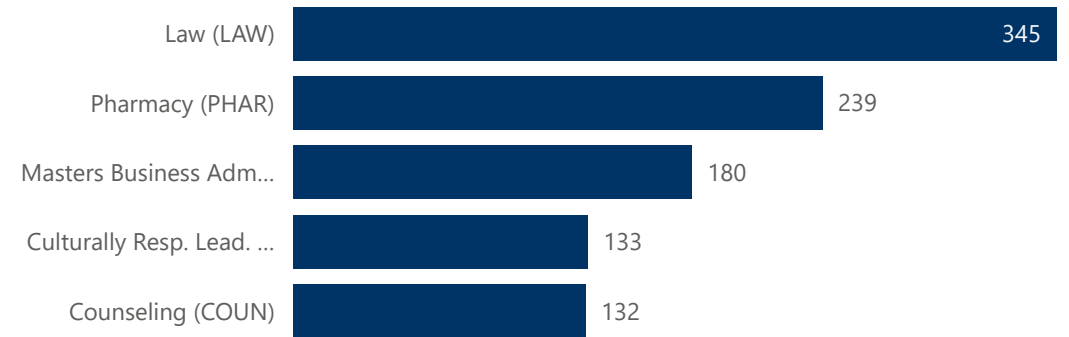

Graduate/Professional Snapshot - Fall 2024

Student Level ● Graduate (G) ● Law (L) ● Professional Health Care (P)

1,044

349

345

1,738

Student Level ● Graduate (G) ● Law (L) ● Professional Health Care (P)

Top 5 Majors