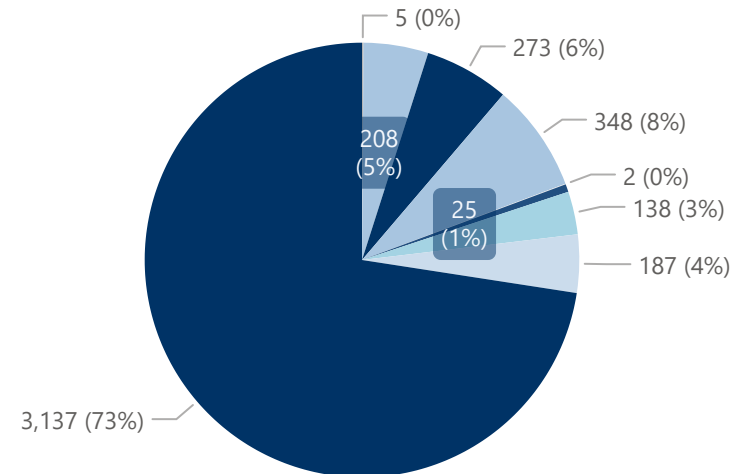

Top 5 Majors

Top 10 States

Residence State	Students
Iowa	2,139
Illinois	456
Minnesota	400
Wisconsin	154
Missouri	140
Texas	90
Kansas	79
Nebraska	68
Colorado	65
California	39

Gender
● Female
● Male

Race/Ethnicity

● American Indian or Alaska ...
● Asian
● Black or African American
● Hispanics of any race
● Native Hawaiian or Other ...
● None Reported
● Nonresident Alien
● Two or more races
● White

Undergraduate Snapshot - Fall 2024